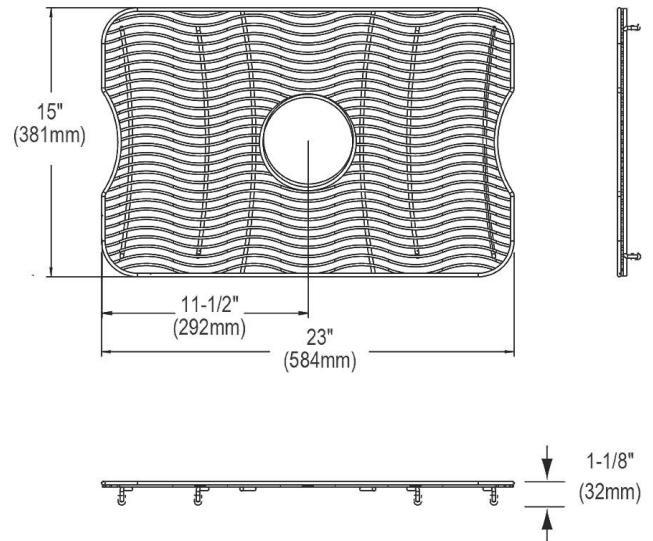

PART: _____ QTY: _____

PROJECT: _____

CONTACT: _____

DATE: _____

NOTES: _____

APPROVAL: _____

In keeping with our policy of continuing product improvement, Elkay reserves the right to change product specifications without notice. Please visit elkay.com for the most current version of Elkay product specification sheets. This specification describes an Elkay product with design, quality, and functional benefits to the user. When making a comparison of other producers' offerings, be certain these features are not overlooked.